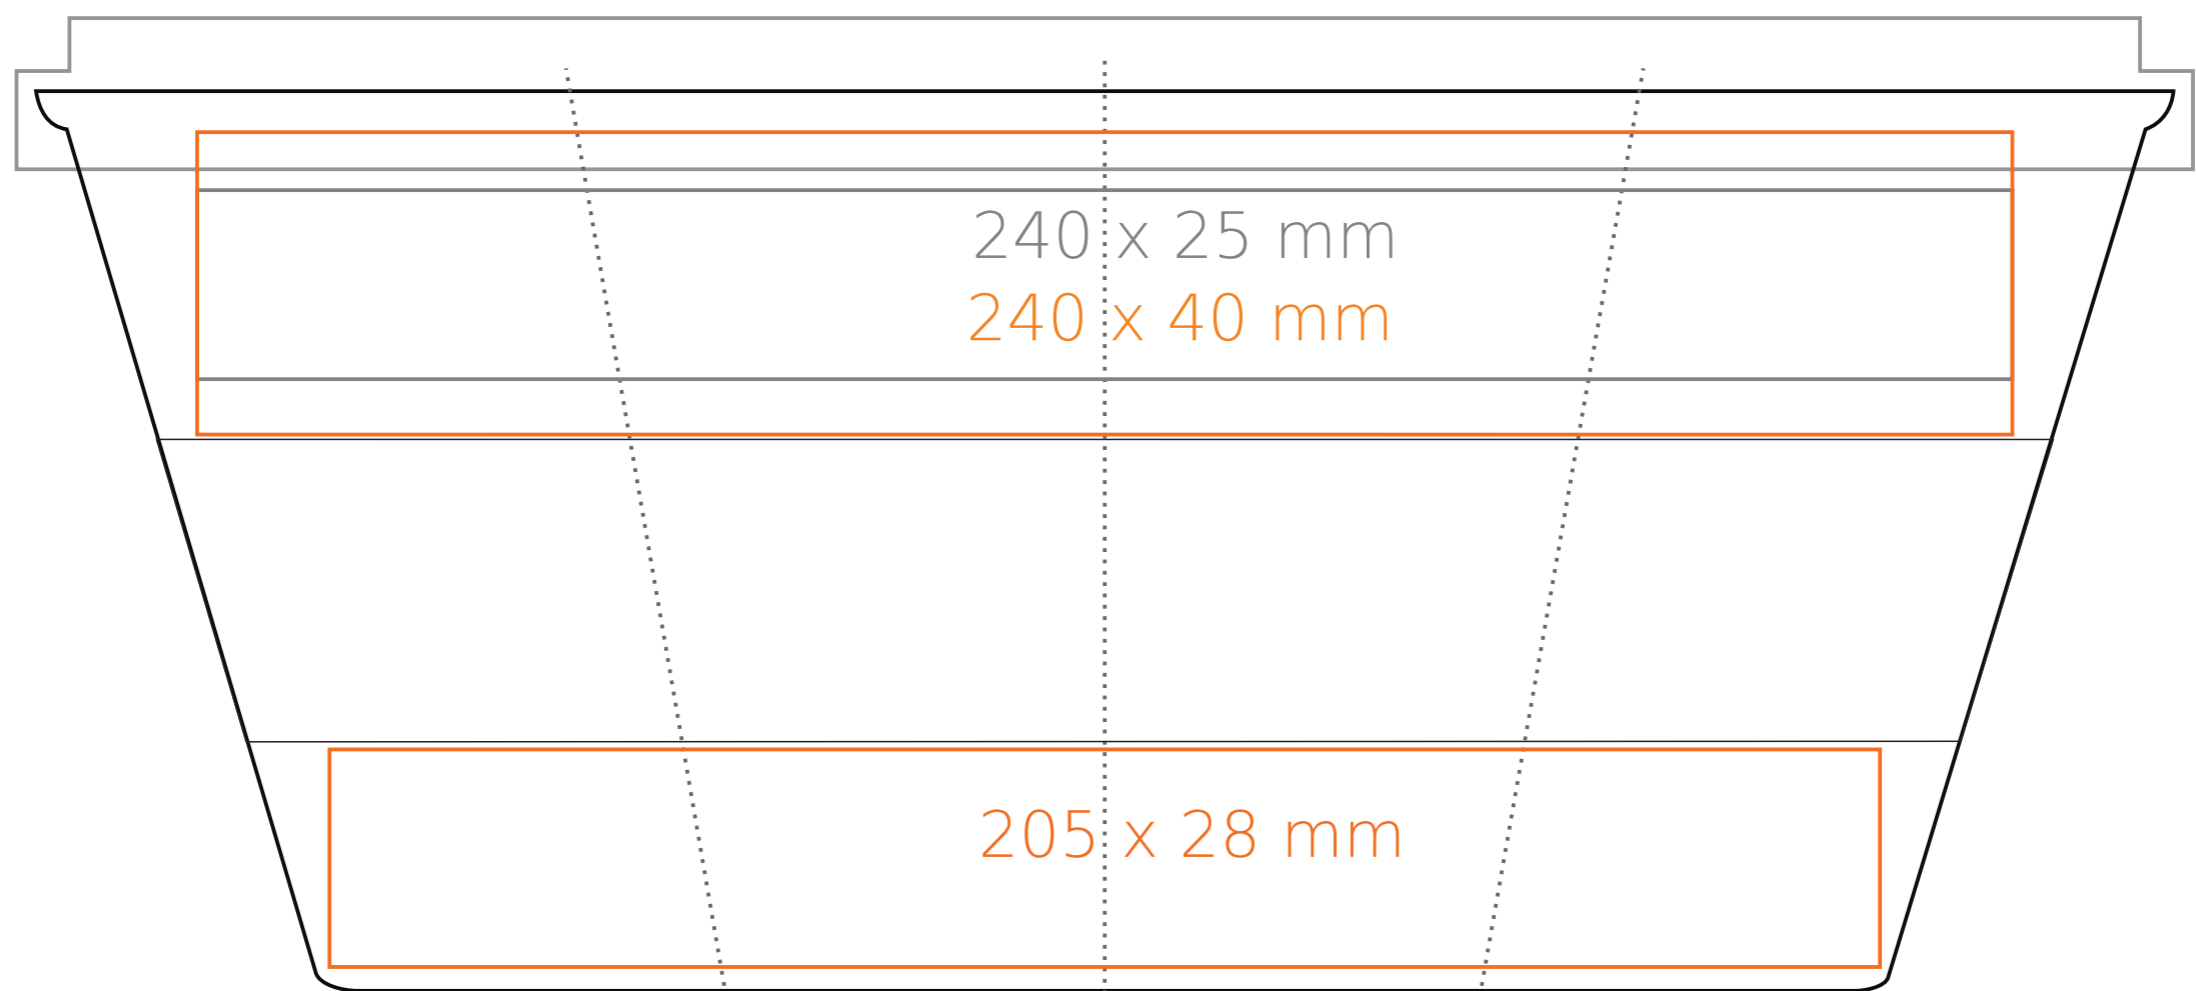

# M/145 Coffe 2 Go Lock

350 ml / h: 119 mm / Ø 88 mm

cover Ø 90 mm

Nadruk wewnątrz na ściance  
Nadruk od spodu

- 40 x 20 mm
- Ø 35 mm

\*In the case of projects for transfer print running outside of the standard print area, please contact our sales department.

[How to prepare print material](#)

meaning

- Transfer Print
- Sensitive Touch
- Direct Print