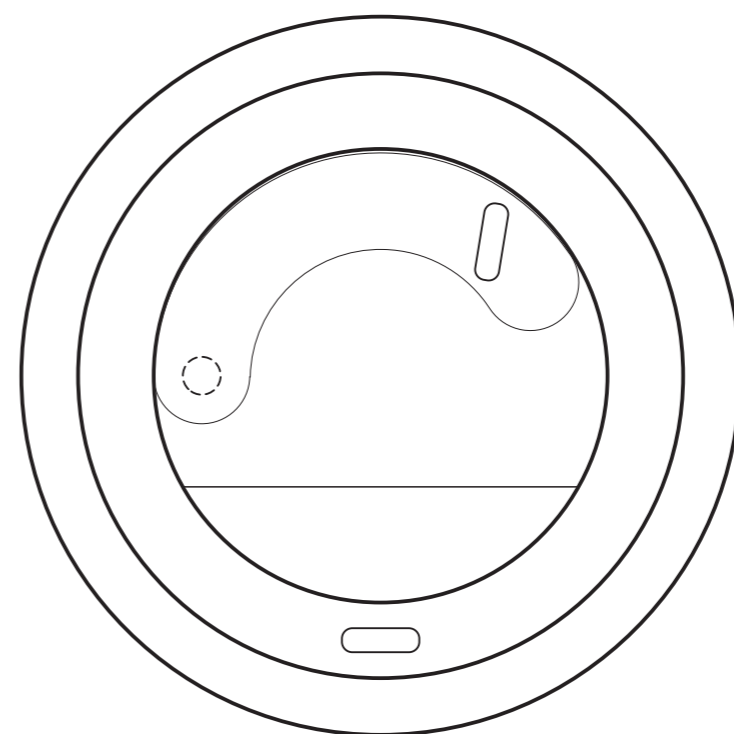

# M/145 Coffe 2 Go Lock

350 ml / h: 119 mm / Ø 88 mm

cover Ø 90 mm

Nadruk wewnątrz na ściance  
Nadruk od spodu

- 40 x 20 mm
- Ø 35 mm

\*In the case of projects for transfer print running outside of the standard print area, please contact our sales department.

[How to prepare print material](#)

meaning

- Transfer Print
- Sensitive Touch
- Direct Print