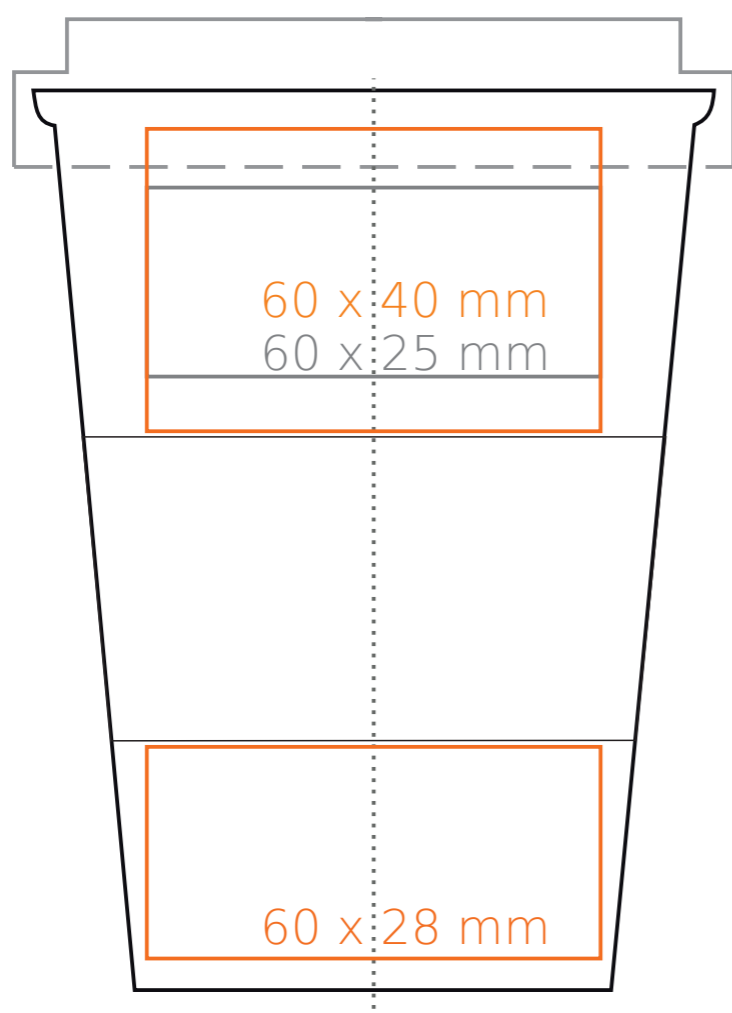

# M/145 Coffe 2 Go Lock

350 ml / h: 119 mm / Ø 88 mm

cover Ø 90 mm

Nadruk wewnątrz na ściance  
Nadruk od spodu

- 40 x 20 mm
- Ø 35 mm

\*In the case of projects for transfer print running outside of the standard print area, please contact our sales department.

[How to prepare print material](#)

meaning

- Transfer Print
- Sensitive Touch
- Direct Print